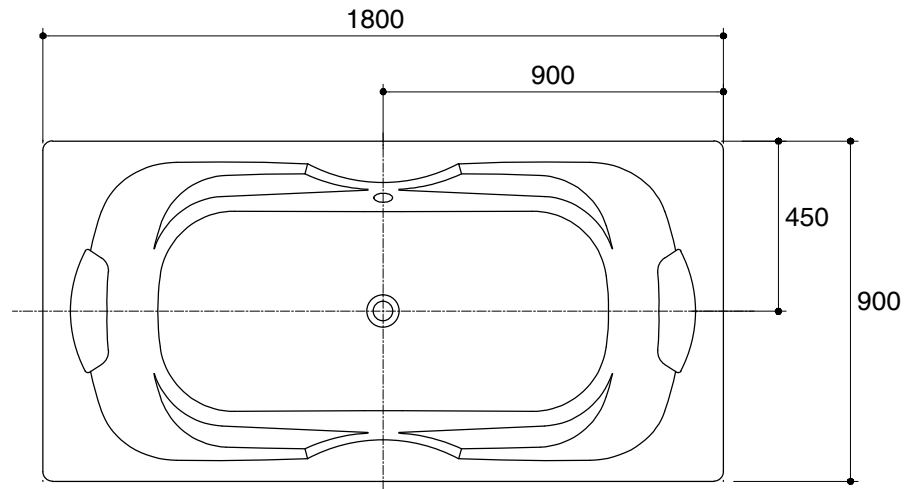

Dimensions are approximate.

Unit: mm

SKU	K-18753X-WK
Name	SAPPHIRE
Description	PLAIN BATH

KARAT