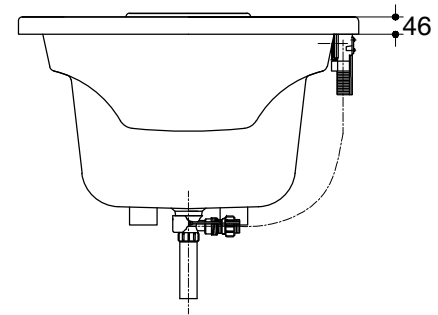

Dimensions are approximate.

Unit: mm

SKU	K-18753X-WK
Name	SAPPHIRE
Description	PLAIN BATH

KARAT