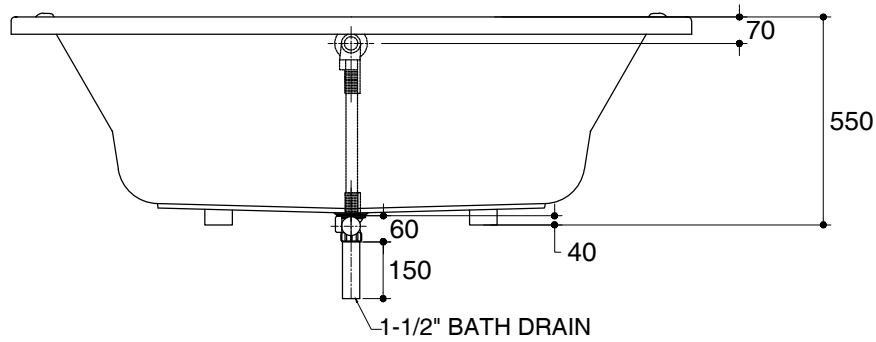

Dimensions are approximate.

Unit: mm

SKU	K-18753X-WK
Name	SAPPHIRE
Description	PLAIN BATH

KARAT